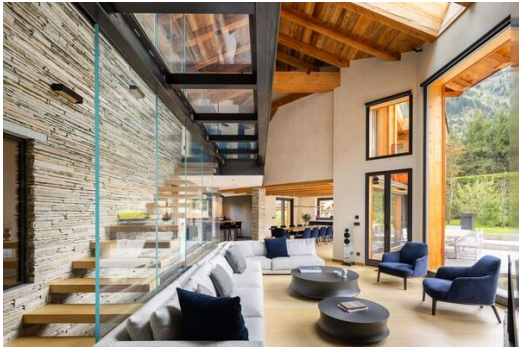

Luxury Chalet in Praz de Chamonix with Mont Blanc Views

France, Chamonix

chalet - REF: TGS-A4237

N° Bedrooms: 6

N° Bathrooms: 7

N° People: 13

M² built: 460 m²

Fireplace

Jacuzzi

Sauna

BBQ

Luxury Chalet in Praz de Chamonix with Mont Blanc Views

Escape to the tranquility of Praz de Chamonix in this luxurious chalet boasting breathtaking views of Mont Blanc. Just a 3-minute walk from the La Flégère ski lift, this stunning property offers the perfect blend of convenience and serenity.

The chalet features a unique fusion of traditional Japanese design and modern amenities, creating a truly unforgettable ambiance. Relax and rejuvenate in the sauna, enjoy a friendly game of foosball, or sample exquisite wines from the well-stocked cellar.

During the summer months,