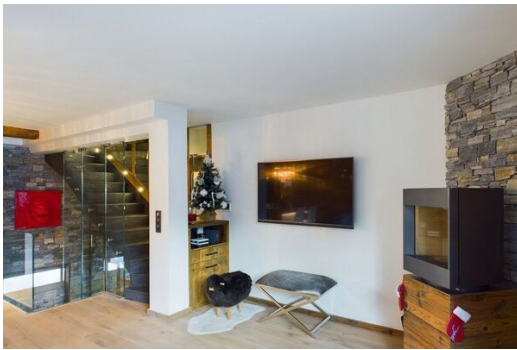

Chalet for rent in Courchevel 1650

France, Courchevel, Courchevel 1650

chalet - REF: TGS-A4032

N° People: 10

Parking

Terrace

Wifi

Fireplace

Dishwasher

TV

Fully renovated in 2022, Le Cèpe A is a semi-detached chalet offering an unique panorama with a clear view of the Aiguille du Fruit summit.

With a surface area of approximately 110 sqm, this tastefully decorated property combines the modern and the mountain styles researched in a ski resort. Spread over 3 levels, it has a family suite with bathroom for 4 people, two double bedrooms en suite and a mountain corner. On the first level, a large living room with pellet stove and a beautiful open fitted kitchen opens onto a large balcony offering a beautiful view of the Aiguille du Fruit.

"After a beautiful day of skiing on the Domaine des 3 Vallées, you finally touch down in your holiday chalet. A stone's throw from the bustle of the resort center, you can enjoy the sunset on the summit of the Aiguille du Fruit before a good Savoyard dinner with the family. Unique moments to experience at Cèpe."

Key features:

- Parking
- Pellet stove
- Private fitted skiroom with boots heater
- Bed linen and towels included

Additional services:

- Breakfast delivery (24 € / pers / day)