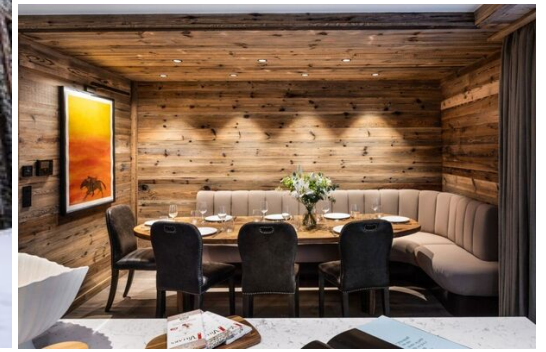

Chalet for rent in Val d'isere

France, Val d'Isere

chalet - REF: TGS-A3981

N° Bedrooms: 4
Fireplace

N° Bathrooms: 4
Communal SPA

N° People: 8
Communal lift

Parking
TV

M² built: 139 m²
Ski Room

Terrace

Wifi

Indoor pool

Nestled in the heart of the sublime village of Val d'Isère, in the Legettaz area, ski-in ski-out and close to the village center, the charming hotel Silverstone is a must-visit address for large families or groups of friends. With exceptional suites accommodating up to 8, this luxury chalet offers a warm and friendly setting for an unforgettable mountain holidays.

The triplex penthouse n°6, located on the 2nd, 3rd and 4th floors of the Silverstone hotel, with a surface area of 139 sqm, is perfect to welcome 8 people.

This penthouse has four bedrooms with double bed and four en-suite bathrooms. The living room has a sitting area with a television and a fireplace plus a fully equipped kitchen. Three furnished terraces completes the space with an outdoor hot tub. This penthouse has also a private lift and all the necessary household appliances such as a dishwasher, a Nespresso coffee machine, kitchen utensils, etc.

During your holidays, you can benefit from a wellness area access with pool, a parking space in the underground car park and the Wi-Fi access.