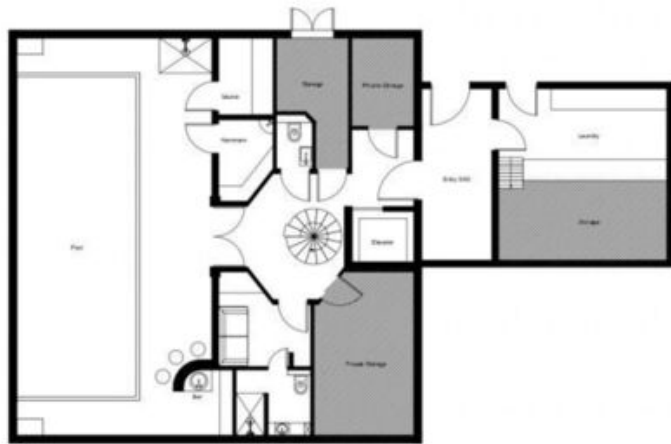

Sleek interiors juxtaposed against an alpine backdrop, Chalet is a real diamond nestled within the tree line adjoining piste. With approximately 500m<sup>2</sup> of interior space boasting vaulted ceilings and open plan living area there is ample space to relax and unwind.

Exceptionally well designed with modern interiors and an array of luxury features. On tired leg days, one can access all floors via a lift including to the impressive living area on the top floor complete with large fireplace and the enviable 360° view of the surrounding landscape. Chalet also includes a superb wellness area with swimming pool, sauna and steam room. Bedrooms and bathrooms are well appointed with a real sense of space.

1/20/2014, 10:41

GROUND FLOOR 1:100

SECOND FLOOR 1:100

BASEMENT 1:100

FIRST FLOOR 1:100