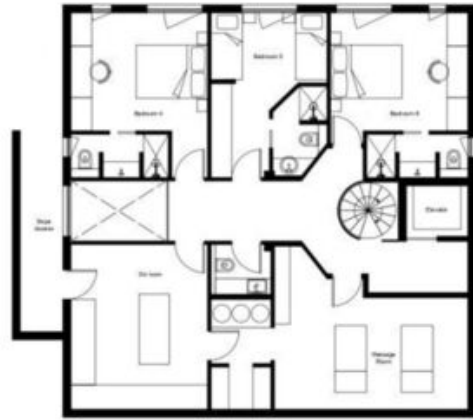

Sleek interiors juxtaposed against an alpine backdrop, Chalet is a real diamond nestled within the tree line adjoining piste. With approximately 500m<sup>2</sup> of interior space boasting vaulted ceilings and open plan living area there is ample space to relax and unwind.

Exceptionally well designed with modern interiors and an array of luxury features. On tired leg days, one can access all floors via a lift including to the impressive living area on the top floor complete with large fireplace and the enviable 360° view of the surrounding landscape. Chalet also includes a superb wellness area with swimming pool, sauna and steam room. Bedrooms and bathrooms are well appointed with a real sense of space.

1/20/2014, 10:41

GROUND FLOOR 1:100

SECOND FLOOR 1:100

BASEMENT 1:100

FIRST FLOOR 1:100