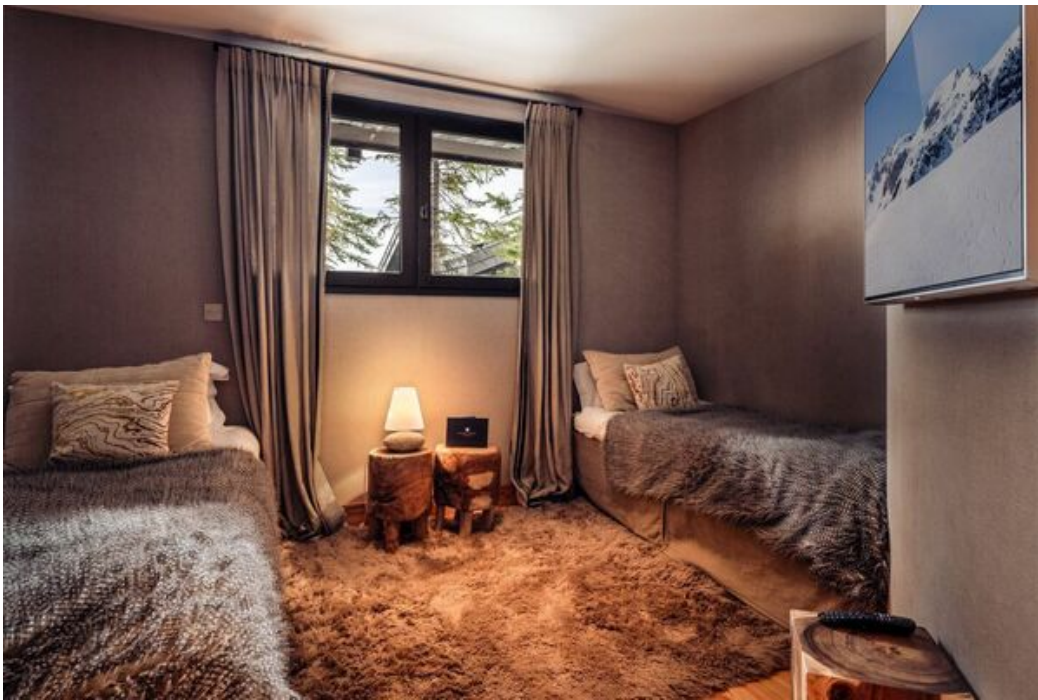

Terrace

Wifi

Indoor pool

Chalet not only benefits from an exclusive location within Courchevel 1850 but guests staying here have access onto the Dou du Midi ski slopes direct from the chalets ski room – truly ski in ski out. You are a moment away from the Plantrey Ski lift and the magnificent ski domain of the 3 valleys.

Sleek interiors juxtaposed against an alpine backdrop, Chalet is a real diamond nestled within the tree line adjoining piste. With approximately 500m<sup>2</sup> of interior space boasting vaulted ceilings and open plan living area there is ample space to relax and unwind.

Exceptionally well designed with modern interiors and an array of luxury features. On tired leg days, one can access all floors via a lift including to the impressive living area on the top floor complete with large fireplace and the enviable 360° view of the surrounding landscape. Chalet also includes a superb wellness area with swimming pool, sauna and steam room. Bedrooms and bathrooms are well appointed with a real sense of space.