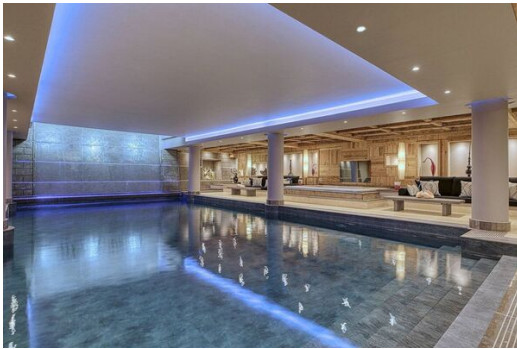

Rent Chalet in Courchevel 1850

France, Courchevel, Courchevel 1850, Jardin Alpin

chalet - REF: TGS-A2068

N° Bedrooms: 7
N° Floors: 6
Dishwasher
Cinema/tv room

N° Bathrooms: 7
Wifi
TV
Distance to ski lift: 100m

N° People: 15
Private pool
Washing machine
Distance to centre: 1km

Parking
Indoor pool
Store Room

M² built: 1350 m²
Fireplace
Gym/Fitness

Terrace
Jacuzzi
Massage room

Exposure: Southwest
Sauna
Ski Room

Floor: 6
Private lift
Wine cellar

Activities in resort

Skiing/Snowboarding

Cycling

Cross country skiing

Golf

Hiking

Mountain-Biking

Riding

Luxury Chalet Rental in a Prime Location

Experience an unforgettable escape in this stunning, high-end chalet, ideally situated just moments from the ski slopes and in close proximity to prestigious hotels. This exceptional property offers the perfect setting for guests seeking ultimate comfort and well-being.

Exceptional Amenities and Features

Indulge in the magnificent indoor swimming pool, relax in the expansive lounge with breathtaking mountain views from the terrace, and enjoy a truly unique mountain retreat.

Spacious Accommodation for Large Groups

Designed to comfortably accommodate up to 16 guests, the chalet features two connecting master bedrooms with fireplaces, walk-in closets, and ensuite Jacuzzis. There are also two elegant suites with lounge areas and four additional guest bedrooms. Each bedroom boasts an ensuite bathroom, TV, DVD player, iPod dock, minibar, and high-speed internet access.