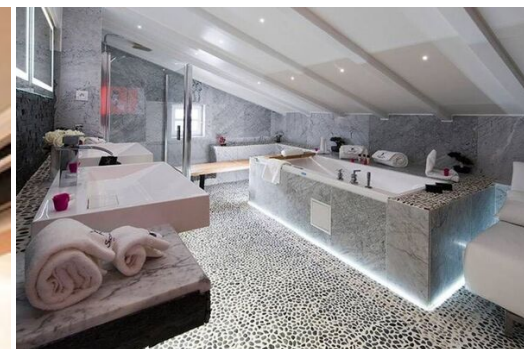

Apartment in Courchevel 1850

France, Courchevel, Courchevel 1850

Apartment - REF: TGS-A4298

N° Bedrooms: 1
ski-in/ski-out
TV

N° Bathrooms: 1
Indoor pool
Ski Room

N° People: 4
Fireplace
Distance to ski lift: 100m

Parking
Jacuzzi
Distance to centre: central

M² built: 85 m²
Sauna

Terrace
Private SPA

Floor: 4
Mountain view

Wifi
Air conditioning

Activities in resort

Skiing/Snowboarding

Cycling

Cross country skiing

Golf

Hiking

Mountain-Biking

Riding

Our 85 sqm 1-bedroom suite located on the fourth and last floor is composed of a king size bed and fireplace, full marbled bathroom with jacuzzi bath and shower, living area separated from the bedroom with sofa bed for two adults and its private shower, a dining room table, sauna on the balcony overlooking the Bellecôte slope.