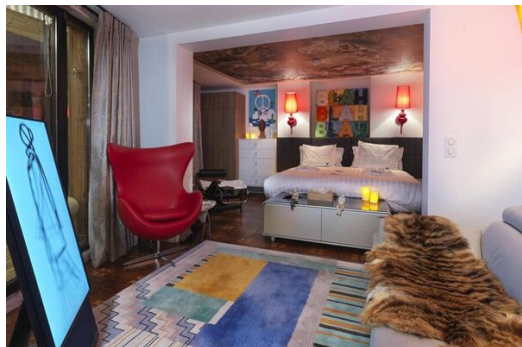

# Apartment in Courchevel 1850

France, Courchevel, Courchevel 1850

Apartment - REF: TGS-A4297

N° Bedrooms: 1  
Wifi

N° Bathrooms: 1  
ski-in/ski-out

N° People: 3  
Mountain view

Parking  
Air conditioning

M² built: 42 m²  
TV

## Activities in resort

Skiing/Snowboarding

Cycling

Cross country skiing

Golf

Hiking

Mountain-Biking

New corner suite of 42 m2 with loggia located on the third floor, composed of a bedroom, a living room with sofa and hammam shower. Spectacular view of the valley in the winter garden. It can accommodate 3 people. Facing north.