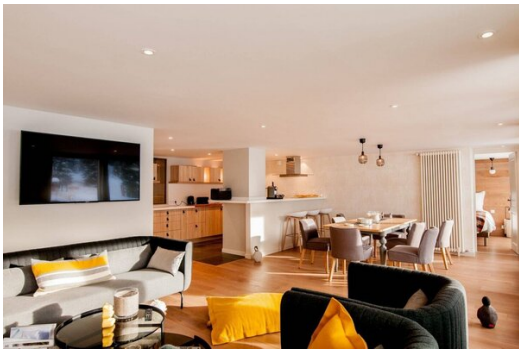

Apartment for rent in Courchevel 1850

France, Courchevel, Courchevel 1850, Chenus

Apartment - REF: TGS-A2820

N° Bedrooms: 3

Wifi

Distance to centre: central

N° Bathrooms: 3

ski-in/ski-out

N° People: 7

Mountain view

Parking

Communal lift

M² built: 115 m²

Dishwasher

Terrace

TV

Exposure: Southeast

Washing machine

Floor: 2

Ski Room

Activities in resort

Skiing/Snowboarding

Cycling

Cross country skiing

Golf

Hiking

Mountain-Biking

Riding

Sailing

Prime Location Apartment with Ski Access

Discover an exceptional apartment in a highly desirable location, right in the heart of the action and moments from the ski lifts. Situated on the prestigious Park City Street, known for its trendy establishments, this residence offers unparalleled convenience in Courchevel 1850.

Modern and Bright Interiors

This stylish apartment boasts a modern and refined aesthetic, featuring light tones that maximize natural light. Accents of gray and yellow create a contemporary and inviting atmosphere.

Welcoming Living Space with Stunning Views

The apartment features a spacious and convivial living area, including an open-plan kitchen with a bar, a dining room, and a balcony. Large windows flood the room with light and offer breathtaking views of the 1850 slopes and the snow front. Imagine enjoying New Year's Eve fireworks from your private balcony or basking in the warm sunshine.

Comfortable Accommodation for Families