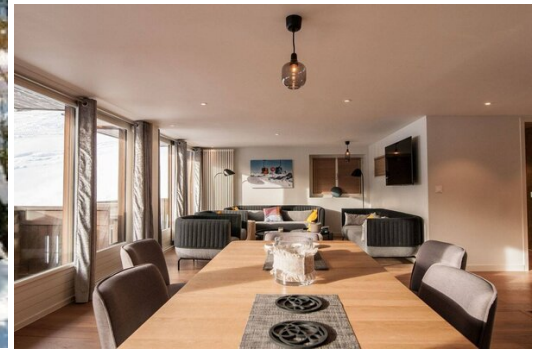

Apartment for rent in Courchevel 1850

France, Courchevel, Courchevel 1850, Chenus

Apartment - REF: TGS-A2820

N° Bedrooms: 3

Wifi

Distance to centre: central

N° Bathrooms: 3

ski-in/ski-out

N° People: 7

Mountain view

Parking

Communal lift

M² built: 115 m²

Dishwasher

Terrace

TV

Exposure: Southeast

Washing machine

Floor: 2

Ski Room

Activities in resort

Skiing/Snowboarding

Cycling

Cross country skiing

Golf

Hiking

Mountain-Biking

Riding

Sailing

Prime Location Apartment with Ski Access

Discover an exceptional apartment in a highly desirable location, right in the heart of the action and moments from the ski lifts. Situated on the prestigious Park City Street, known for its trendy establishments, this residence offers unparalleled convenience in Courchevel 1850.

Modern and Bright Interiors

This stylish apartment boasts a modern and refined aesthetic, featuring light tones that maximize natural light. Accents of gray and yellow create a contemporary and inviting atmosphere.

Welcoming Living Space with Stunning Views

The apartment features a spacious and convivial living area, including an open-plan kitchen with a bar, a dining room, and a balcony. Large windows flood the room with light and offer breathtaking views of the 1850 slopes and the snow front. Imagine enjoying New Year's Eve fireworks from your private balcony or basking in the warm sunshine.

Comfortable Accommodation for Families